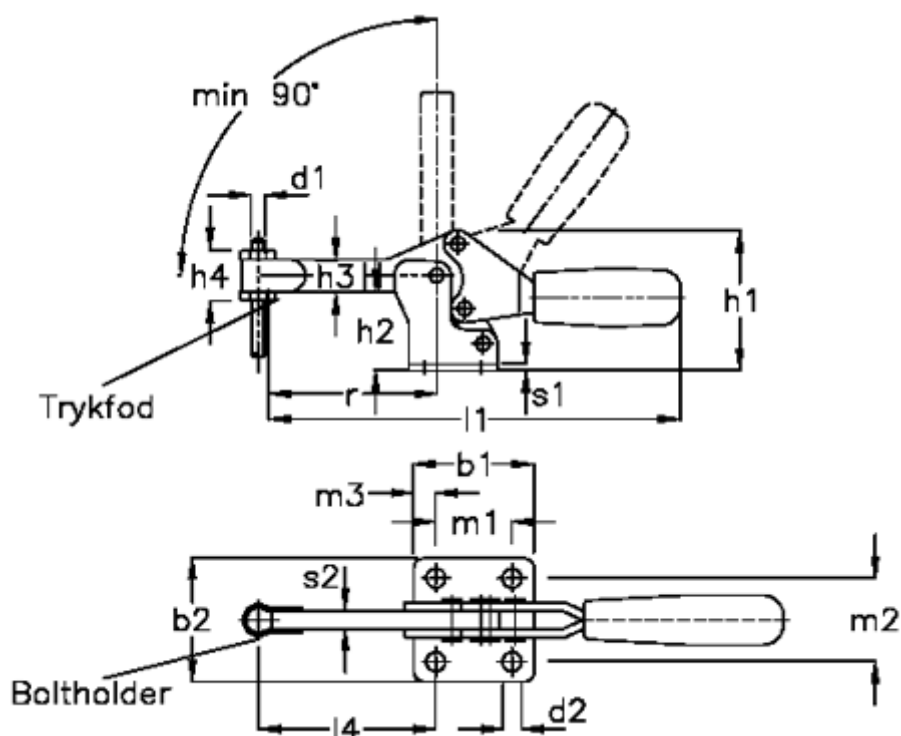

Article number: 201352046A1

Description: E+G Klee horizontal clamp
GN 820-75-O-NI, stainless steel

Measures

b1	= 28	l1	= 118	s2	= 4
b2	= 26.0	l2	= 67	Size	= 75
d1	= M 5	l4	= 49,5		
d2	= 4.5	m1	= 13.5		
h1	= 37	m2	= 17.0		
h2	= 20.0	m3	= 7.20		
h3	= 11	r	= 43.0		
Holding force N	= 900	s1	= 2.0		